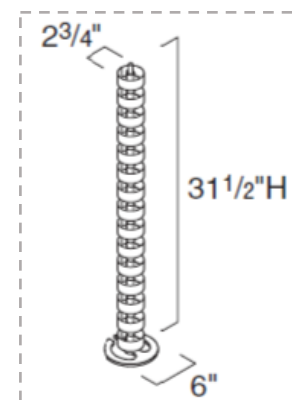

Conference Meeting Table

Universal Bullet Peninsula

- SPECIAL Universal Bullet Peninsula
- One piece top
 - With 2 Post Legs
 - With 1 Column Leg
 - With center cutout for locally sourced Extron Cable Cubby 500
 - With Vertical Cable Management

Extron Cubby 500
- To be filled installed –
Top Plate - Surface Cutout
according to manufacturers
specifications

**VERTICAL CABLE
MANAGEMENT -
VERTEBRAL CABLE
RISER**
- Order separately -