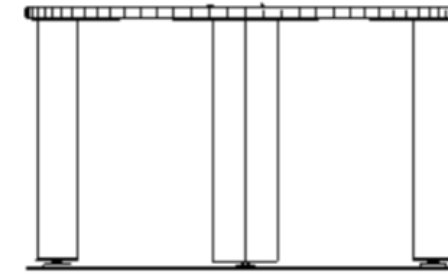

Conference Meeting Table

Universal Bullet Peninsula

- SPECIAL Universal Bullet Peninsula
- One piece top
 - With 2 Post Legs
 - With 1 Column Leg
 - With center cutout for locally sourced Extron Cable Cubby 500
 - With Vertical Cable Management

Extron Cubby 500
- To be filled installed –
Top Plate - Surface Cutout
according to manufacturers
specifications

**VERTICAL CABLE
MANAGEMENT -
VERTEBRAL CABLE
RISER**
- Order separately -