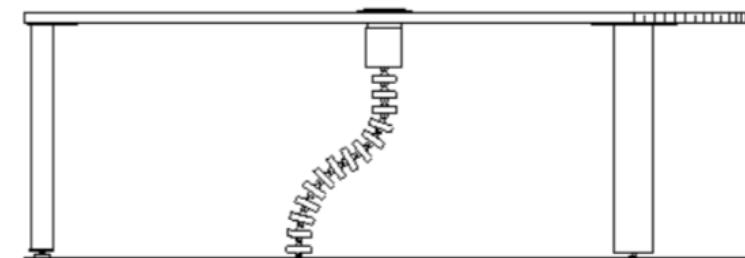

Conference Meeting Table

Universal Bullet Peninsula

- SPECIAL Universal Bullet Peninsula
- One piece top
 - With 2 Post Legs
 - With 1 Column Leg
 - With center cutout for locally sourced Extron Cable Cubby 500
 - With Vertical Cable Management

Extron Cubby 500
- To be filled installed –
Top Plate - Surface Cutout
according to manufacturers
specifications

**VERTICAL CABLE
MANAGEMENT -
VERTEBRAL CABLE
RISER**
- Order separately -