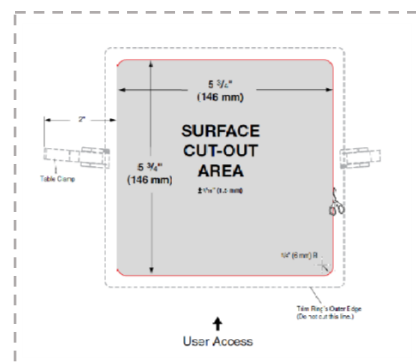

Conference Meeting Table

Universal Bullet Peninsula

- SPECIAL Universal Bullet Peninsula
- One piece top
 - With 2 Post Legs
 - With 1 Column Leg
 - With center cutout for locally sourced Extron Cable Cubby 500
 - With Vertical Cable Management

Extron Cubby 500
- To be filled installed –
Top Plate - Surface Cutout
according to manufacturers
specifications

**VERTICAL CABLE
MANAGEMENT -
VERTEBRAL CABLE
RISER**
- Order separately -