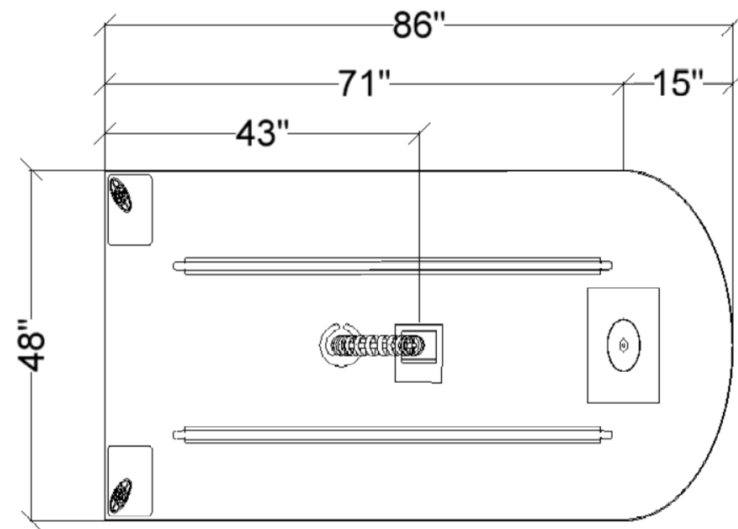

Conference Meeting Table

Universal Bullet Peninsula

- SPECIAL Universal Bullet Peninsula
- One piece top
 - With 2 Post Legs
 - With 1 Column Leg
 - With center cutout for locally sourced Extron Cable Cubby 500
 - With Vertical Cable Management

Extron Cubby 500
- To be filled installed –
Top Plate - Surface Cutout
according to manufacturers
specifications

**VERTICAL CABLE
MANAGEMENT -
VERTEBRAL CABLE
RISER**
- Order separately -