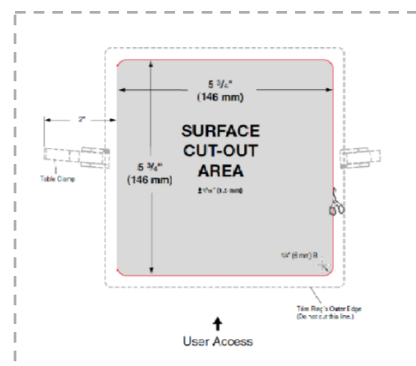

Conference Meeting Table

Universal Bullet Peninsula

- SPECIAL Universal Bullet Peninsula
- One piece top
 - With 4 Post Legs
 - With 1 Column Leg
 - With 2 center cutout for locally sourced Extron Cable Cubby 500
 - With Vertical Cable Management

Extron Cubby 500
- To be filled installed –
Top Plate - Surface Cutout
according to manufacturers
specifications

**VERTICAL CABLE
MANAGEMENT -
VERTEBRAL CABLE
RISER**
- Order separately -