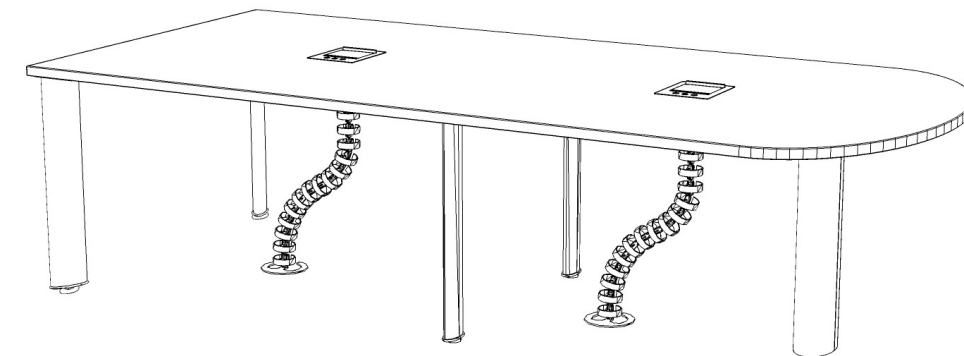

Conference Meeting Table

Universal Bullet Peninsula

- SPECIAL Universal Bullet Peninsula
- One piece top
 - With 4 Post Legs
 - With 1 Column Leg
 - With 2 center cutout for locally sourced Extron Cable Cubby 500
 - With Vertical Cable Management

Extron Cubby 500
- To be filled installed –
Top Plate - Surface Cutout
according to manufacturers
specifications

**VERTICAL CABLE
MANAGEMENT -
VERTEBRAL CABLE
RISER**
- Order separately -