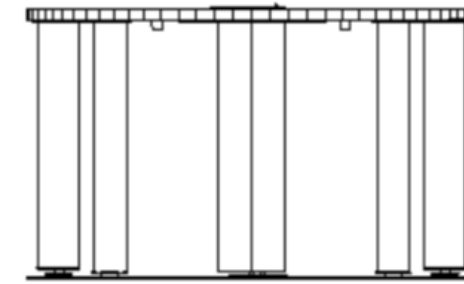

Conference Meeting Table

Universal Bullet Peninsula

- SPECIAL Universal Bullet Peninsula
- One piece top
 - With 4 Post Legs
 - With 1 Column Leg
 - With 2 center cutout for locally sourced Extron Cable Cubby 500
 - With Vertical Cable Management

Extron Cubby 500
- To be filled installed –
Top Plate - Surface Cutout
according to manufacturers
specifications

**VERTICAL CABLE
MANAGEMENT -
VERTEBRAL CABLE
RISER**
- Order separately -