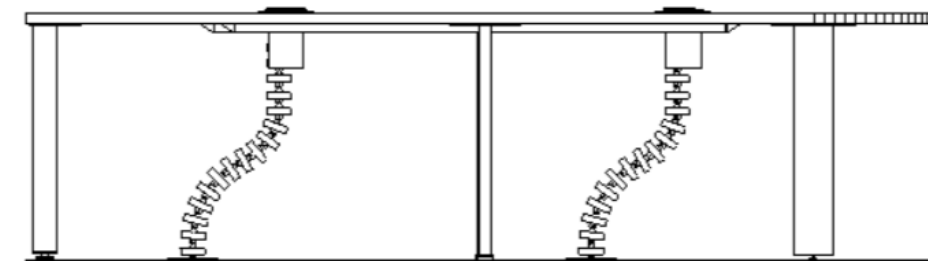

Conference Meeting Table

Universal Bullet Peninsula

- SPECIAL Universal Bullet Peninsula
- One piece top
 - With 4 Post Legs
 - With 1 Column Leg
 - With 2 center cutout for locally sourced Extron Cable Cubby 500
 - With Vertical Cable Management

Extron Cubby 500
- To be filled installed –
Top Plate - Surface Cutout
according to manufacturers
specifications

**VERTICAL CABLE
MANAGEMENT -
VERTEBRAL CABLE
RISER**
- Order separately -