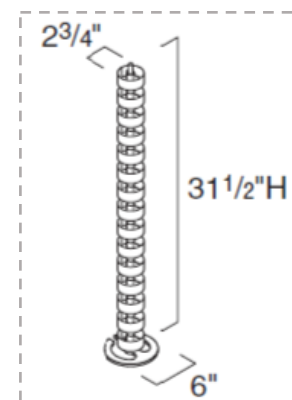

Conference Meeting Table

Universal Bullet Peninsula

- SPECIAL Universal Bullet Peninsula
- One piece top
 - With 4 Post Legs
 - With 1 Column Leg
 - With 2 center cutout for locally sourced Extron Cable Cubby 500
 - With Vertical Cable Management

Extron Cubby 500
- To be filled installed –
Top Plate - Surface Cutout
according to manufacturers
specifications

**VERTICAL CABLE
MANAGEMENT -
VERTEBRAL CABLE
RISER**
- Order separately -