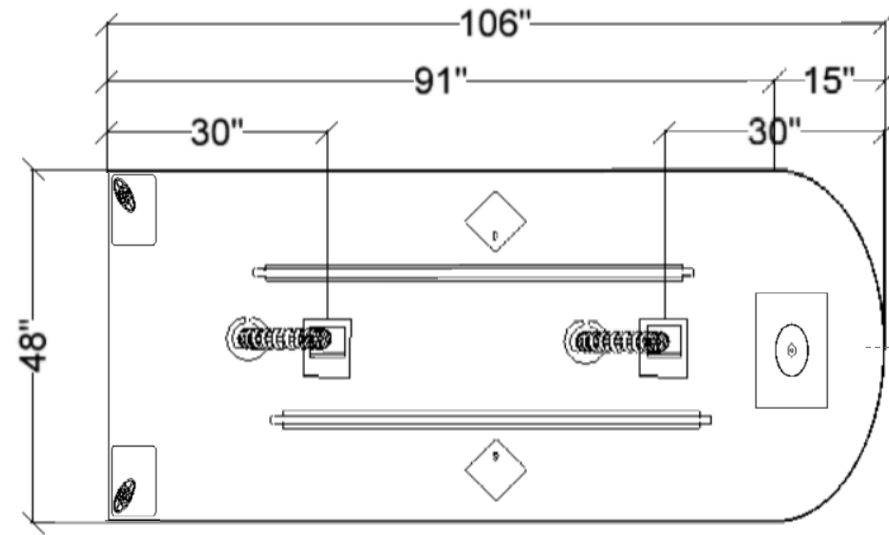

Conference Meeting Table

Universal Bullet Peninsula

- SPECIAL Universal Bullet Peninsula
- One piece top
 - With 4 Post Legs
 - With 1 Column Leg
 - With 2 center cutout for locally sourced Extron Cable Cubby 500
 - With Vertical Cable Management

Extron Cubby 500
- To be filled installed –
Top Plate - Surface Cutout
according to manufacturers
specifications

**VERTICAL CABLE
MANAGEMENT -
VERTEBRAL CABLE
RISER**
- Order separately -