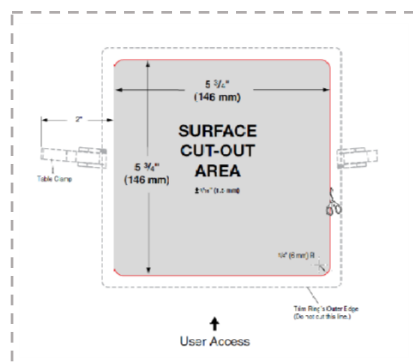

# Conference Meeting Table

Migration SE

- SPECIAL Migration SE
- One piece top
  - With 2 Post Legs
  - With 1 Column Leg
  - With center cutout for locally sourced Extron Cable Cubby 500
  - With Vertical Cable Management

**Extron Cubby 500**  
- To be filled installed –  
Top Plate - Surface Cutout  
according to manufacturers  
specifications

**VERTICAL CABLE  
MANAGEMENT -  
VERTEBRAL CABLE  
RISER**  
- Order separately -