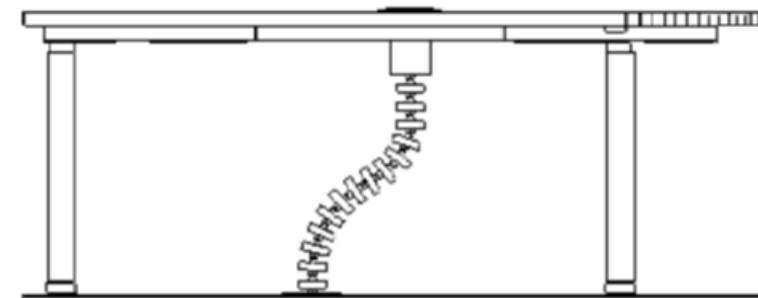

# Conference Meeting Table

Migration SE

- SPECIAL Migration SE
- One piece top
  - With 2 Post Legs
  - With 1 Column Leg
  - With center cutout for locally sourced Extron Cable Cubby 500
  - With Vertical Cable Management

**Extron Cubby 500**  
- To be filled installed –  
Top Plate - Surface Cutout  
according to manufacturers  
specifications

**VERTICAL CABLE  
MANAGEMENT -  
VERTEBRAL CABLE  
RISER**  
- Order separately -