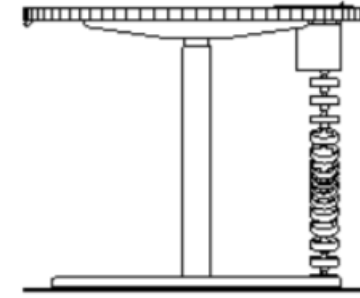

# Conference Meeting Table

Migration SE

- SPECIAL Migration SE
- One piece top
  - With 2 Post Legs
  - With 1 Column Leg
  - With center cutout for locally sourced Extron Cable Cubby 500
  - With Vertical Cable Management

**Extron Cubby 500**  
- To be filled installed –  
Top Plate - Surface Cutout  
according to manufacturers  
specifications

**VERTICAL CABLE  
MANAGEMENT -  
VERTEBRAL CABLE  
RISER**  
- Order separately -