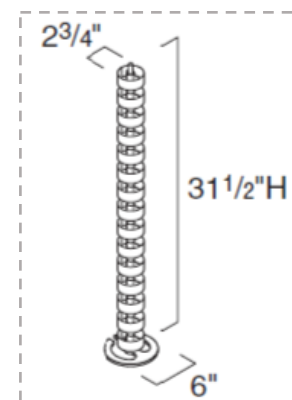

# Conference Meeting Table

Migration SE

- SPECIAL Migration SE
- One piece top
  - With 2 Post Legs
  - With 1 Column Leg
  - With center cutout for locally sourced Extron Cable Cubby 500
  - With Vertical Cable Management

**Extron Cubby 500**  
- To be filled installed –  
Top Plate - Surface Cutout  
according to manufacturers  
specifications

**VERTICAL CABLE  
MANAGEMENT -  
VERTEBRAL CABLE  
RISER**  
- Order separately -