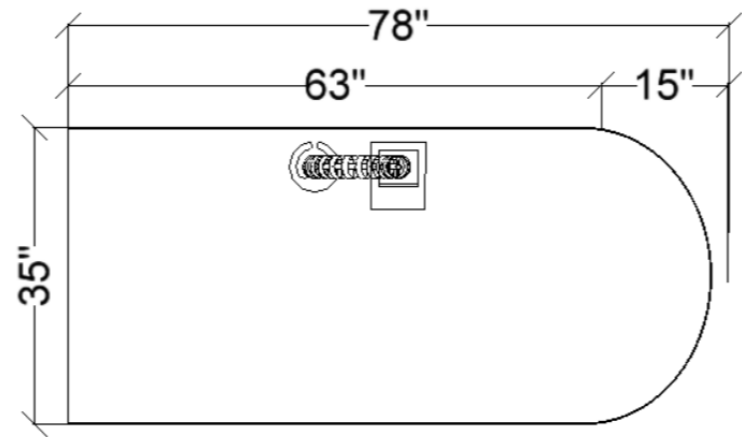

# Conference Meeting Table

Migration SE

- SPECIAL Migration SE
- One piece top
  - With 2 Post Legs
  - With 1 Column Leg
  - With center cutout for locally sourced Extron Cable Cubby 500
  - With Vertical Cable Management

**Extron Cubby 500**  
- To be filled installed –  
Top Plate - Surface Cutout  
according to manufacturers  
specifications

**VERTICAL CABLE  
MANAGEMENT -  
VERTEBRAL CABLE  
RISER**  
- Order separately -