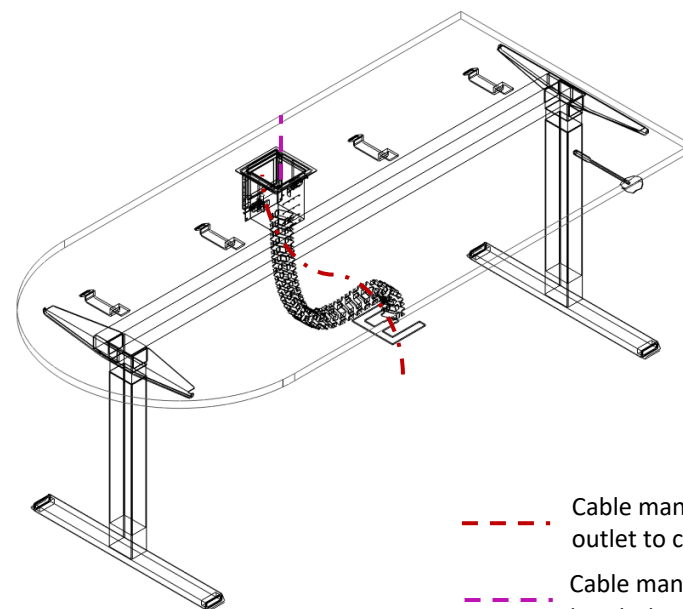

## MIGRATION

Top View

- - - Cable management from power outlet to cable tray
- - - Cable management from cable tray to top
- - - Cable management from cable tray to understructure motor

Isometric View

Front View

Side View

- - - Cable management from power outlet to cable tray
- - - Cable management from cable tray to top
- - - Cable management from cable tray to understructure motor

- Migration**
- 2000W in 1 piece (4-5pax)
  - 720-1200H
  - Top Memlamine: Snow
  - Leg: Platinum Metallic Power
  - 1x cable spines
  - 1x Extron cut-out (unit by others)