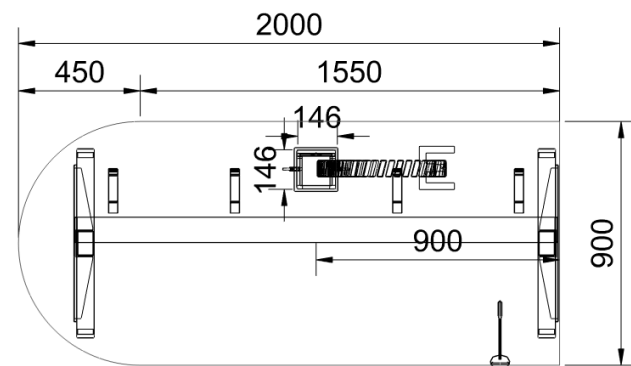

## MIGRATION

Top View

- - - Cable management from power outlet to cable tray
- - - Cable management from cable tray to top
- - - Cable management from cable tray to understructure motor

Isometric View

Front View

Side View

- - - Cable management from power outlet to cable tray
- - - Cable management from cable tray to top
- - - Cable management from cable tray to understructure motor

- Migration**
- 2000W in 1 piece (4-5pax)
  - 720-1200H
  - Top Memlamine: Snow
  - Leg: Platinum Metallic Power
  - 1x cable spines
  - 1x Extron cut-out (unit by others)