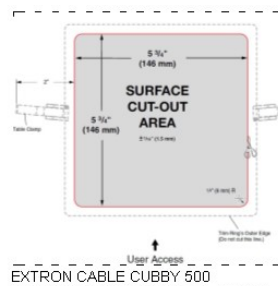

## MIGRATION

Top View

- - - Cable management from power outlet to cable tray
- - - Cable management from cable tray to top
- - - Cable management from cable tray to understructure motor

Isometric View

Front View

Side View

- - - Cable management from power outlet to cable tray
- - - Cable management from cable tray to top
- - - Cable management from cable tray to understructure motor

- Migration**
- 2000W in 1 piece (4-5pax)
  - 720-1200H
  - Top Memlamine: Snow
  - Leg: Platinum Metallic Power
  - 1x cable spines
  - 1x Extron cut-out (unit by others)