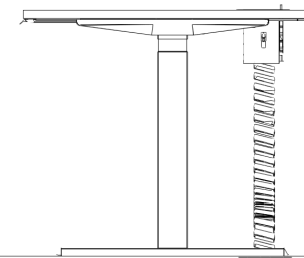

## MIGRATION

Top View

- - - Cable management from power outlet to cable tray
- - - Cable management from cable tray to top
- - - Cable management from cable tray to understructure motor

Isometric View

Front View

Side View

- - - Cable management from power outlet to cable tray
- - - Cable management from cable tray to top
- - - Cable management from cable tray to understructure motor

- Migration**
- 2000W in 1 piece (4-5pax)
  - 720-1200H
  - Top Memlamine: Snow
  - Leg: Platinum Metallic Power
  - 1x cable spines
  - 1x Extron cut-out (unit by others)