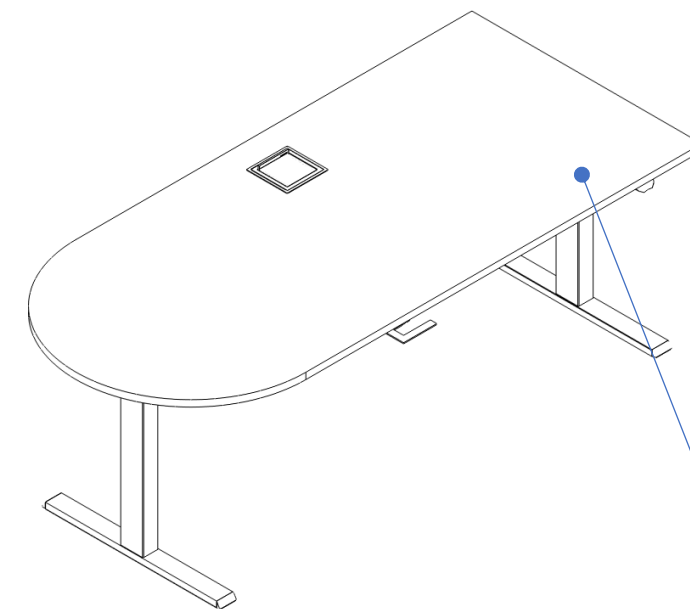

## MIGRATION

Top View

- - - Cable management from power outlet to cable tray
- - - Cable management from cable tray to top
- - - Cable management from cable tray to understructure motor

Isometric View

Front View

Side View

- - - Cable management from power outlet to cable tray
- - - Cable management from cable tray to top
- - - Cable management from cable tray to understructure motor

- Migration**
- 2000W in 1 piece (4-5pax)
  - 720-1200H
  - Top Memlamine: Snow
  - Leg: Platinum Metallic Power
  - 1x cable spines
  - 1x Extron cut-out (unit by others)