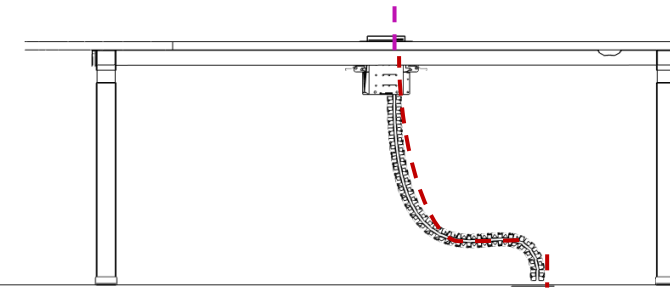

## MIGRATION

Top View

- - - Cable management from power outlet to cable tray
- - - Cable management from cable tray to top
- - - Cable management from cable tray to understructure motor

Isometric View

Front View

Side View

- - - Cable management from power outlet to cable tray
- - - Cable management from cable tray to top
- - - Cable management from cable tray to understructure motor

- Migration**
- 2000W in 1 piece (4-5pax)
  - 720-1200H
  - Top Memlamine: Snow
  - Leg: Platinum Metallic Power
  - 1x cable spines
  - 1x Extron cut-out (unit by others)