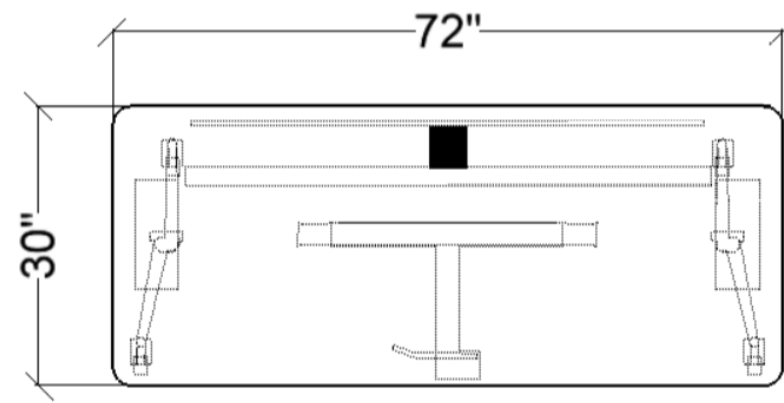

Conference Meeting Table

Groupwork Flip Top Table

- SPECIAL Groupwork Flip Top Table
- With Understructure and Reinforcing Channel
 - Without Power
 - With Flip Grommet 4"W
 - With Vertical Cable Management to route cables down the leg to the floor or the wall
 - With Flip Top Modesty Panel

- Extron Cubby 500**
- To be filled installed –
Top Plate - Surface Cutout
according to manufacturers
specifications

- VERTICAL CABLE
MANAGEMENT** –
- Order separately -

- VERTICAL CABLE
RISER**
- Not Included -
- Order separately -