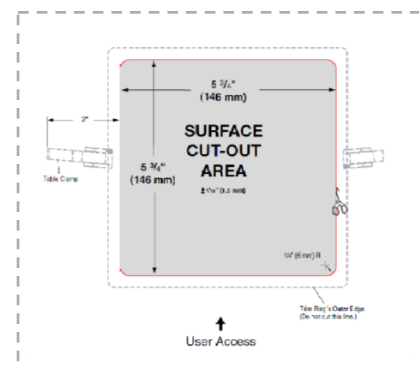

Conference Meeting Table

Groupwork Flip Top Table

- SPECIAL Groupwork Flip Top Table
- With Understructure and Reinforcing Channel
 - Without Power
 - With Flip Grommet 4"W
 - With Vertical Cable Management to route cables down the leg to the floor or the wall
 - With Flip Top Modesty Panel

- Extron Cubby 500**
- To be filled installed –
Top Plate - Surface Cutout
according to manufacturers
specifications

- VERTICAL CABLE
MANAGEMENT** –
- Order separately -

- VERTICAL CABLE
RISER**
- Not Included -
- Order separately -