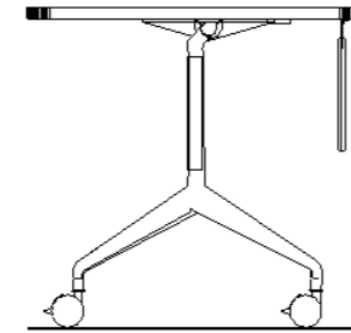

Conference Meeting Table

Groupwork Flip Top Table

- SPECIAL Groupwork Flip Top Table
- With Understructure and Reinforcing Channel
 - Without Power
 - With Flip Grommet 4"W
 - With Vertical Cable Management to route cables down the leg to the floor or the wall
 - With Flip Top Modesty Panel

- Extron Cubby 500**
- To be filled installed –
Top Plate - Surface Cutout
according to manufacturers
specifications

- VERTICAL CABLE
MANAGEMENT** –
- Order separately -

- VERTICAL CABLE
RISER**
- Not Included -
- Order separately -