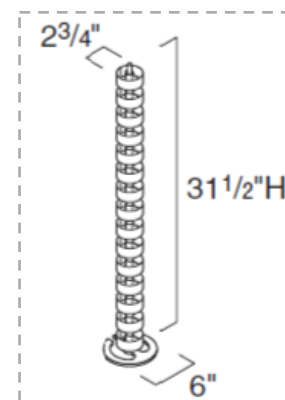

Conference Meeting Table

Groupwork Flip Top Table

- SPECIAL Groupwork Flip Top Table
- With Understructure and Reinforcing Channel
 - Without Power
 - With Flip Grommet 4"W
 - With Vertical Cable Management to route cables down the leg to the floor or the wall
 - With Flip Top Modesty Panel

- Extron Cubby 500**
- To be filled installed –
Top Plate - Surface Cutout
according to manufacturers
specifications

- VERTICAL CABLE
MANAGEMENT** –
- Order separately -

- VERTICAL CABLE
RISER**
- Not Included -
- Order separately -