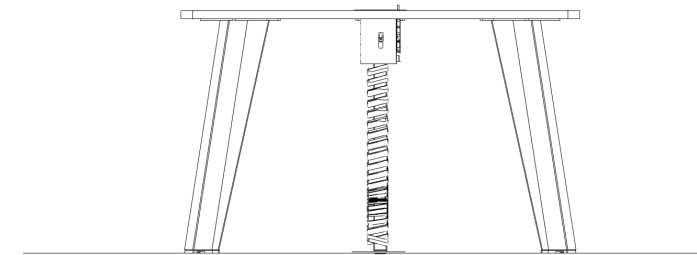

Conference Meeting Table

FUSION CONFERENCE

Top View

- - - Cable management from power outlet to cable tray
- - - Cable management from cable tray to top
- - - Cable management from cable tray to understructure motor

Isometric View

Front View

- - - Cable management from power outlet to cable tray
- - - Cable management from cable tray to top
- - - Cable management from cable tray to understructure motor

Side View

- Fusion**
- 3000W x 1200D in 3 pieces (6-8pax)
 - 730H
 - Top with 35mm corner radius
 - Top Memlamine: Snow
 - Leg: Platinum Metallic Power
 - 2x cable spines
 - 2x Extron cut-out (unit by others)