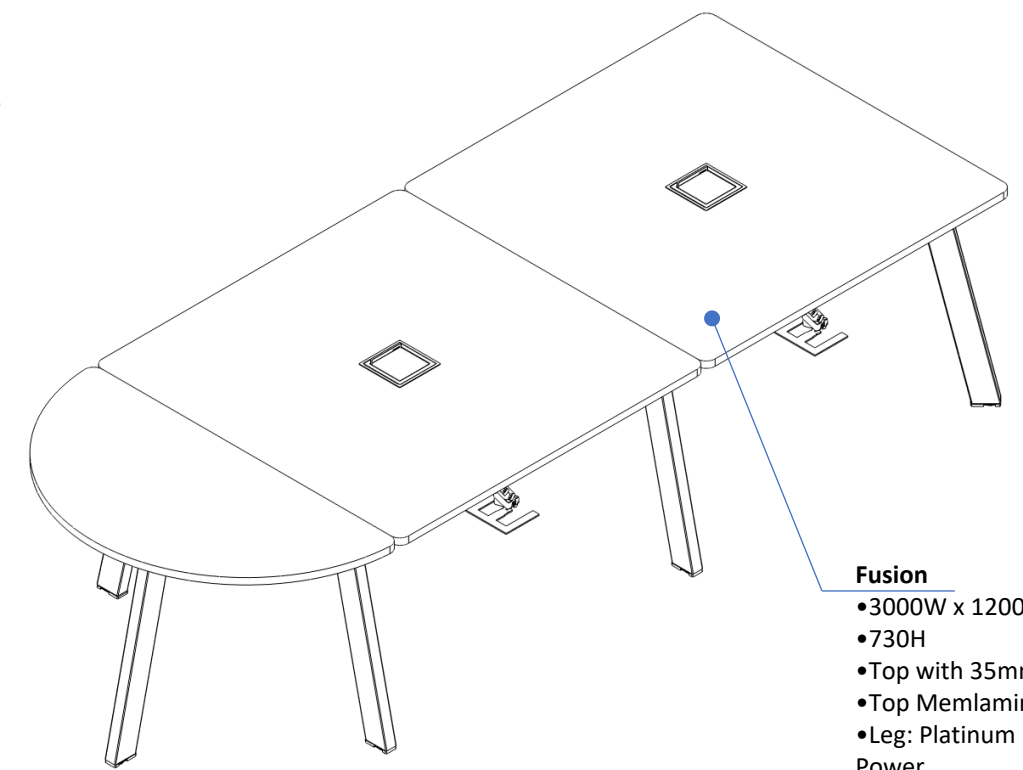

Conference Meeting Table

FUSION CONFERENCE

Top View

- - - Cable management from power outlet to cable tray
- - - Cable management from cable tray to top
- - - Cable management from cable tray to understructure motor

Isometric View

Front View

- - - Cable management from power outlet to cable tray
- - - Cable management from cable tray to top
- - - Cable management from cable tray to understructure motor

Side View

- Fusion**
- 3000W x 1200D in 3 pieces (6-8pax)
 - 730H
 - Top with 35mm corner radius
 - Top Memlamine: Snow
 - Leg: Platinum Metallic Power
 - 2x cable spines
 - 2x Extron cut-out (unit by others)