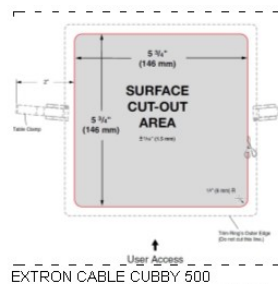

Isometric View

Front View

- - - Cable management from power outlet to cable tray
- - - Cable management from cable tray to top
- - - Cable management from cable tray to understructure motor

Side View

- Fusion**
- 3000W x 1200D in 3 pieces (6-8pax)
 - 730H
 - Top with 35mm corner radius
 - Top Memlamine: Snow
 - Leg: Platinum Metallic Power
 - 2x cable spines
 - 2x Extron cut-out (unit by others)