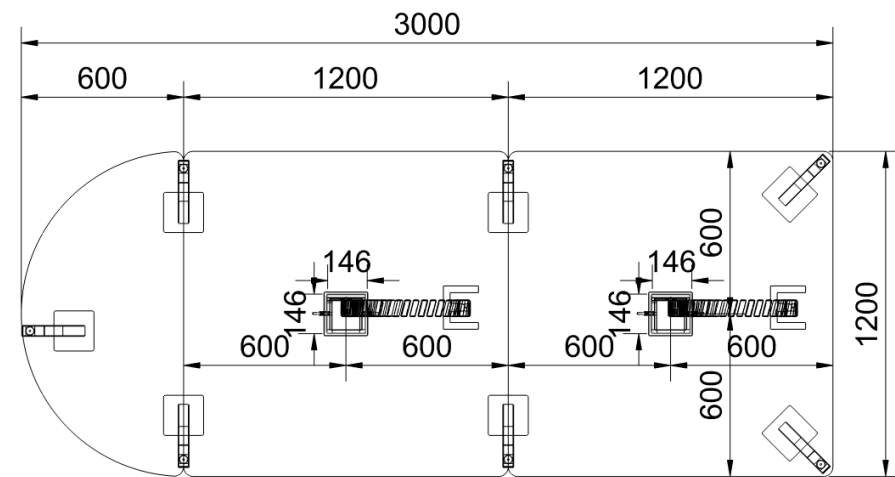

Conference Meeting Table

FUSION CONFERENCE

Top View

- - - Cable management from power outlet to cable tray
- - - Cable management from cable tray to top
- - - Cable management from cable tray to understructure motor

Isometric View

Front View

- - - Cable management from power outlet to cable tray
- - - Cable management from cable tray to top
- - - Cable management from cable tray to understructure motor

Side View

- Fusion**
- 3000W x 1200D in 3 pieces (6-8pax)
 - 730H
 - Top with 35mm corner radius
 - Top Memlamine: Snow
 - Leg: Platinum Metallic Power
 - 2x cable spines
 - 2x Extron cut-out (unit by others)