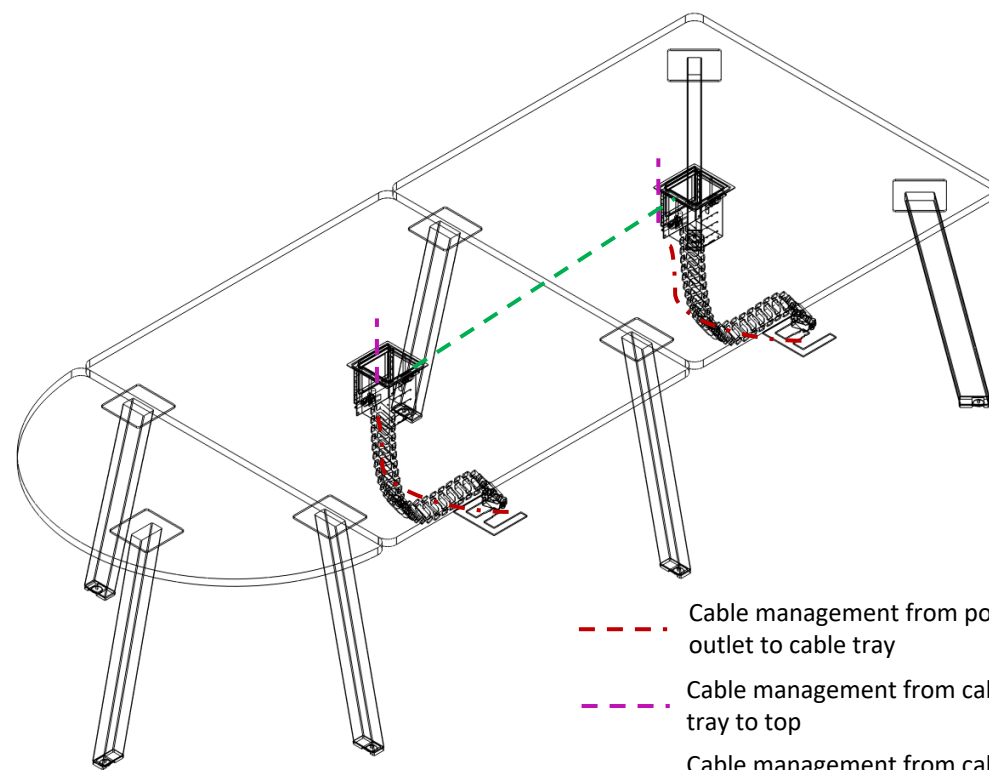

Conference Meeting Table

FUSION CONFERENCE

Top View

- - - Cable management from power outlet to cable tray
- - - Cable management from cable tray to top
- - - Cable management from cable tray to understructure motor

Isometric View

Front View

- - - Cable management from power outlet to cable tray
- - - Cable management from cable tray to top
- - - Cable management from cable tray to understructure motor

Side View

- Fusion**
- 3000W x 1200D in 3 pieces (6-8pax)
 - 730H
 - Top with 35mm corner radius
 - Top Memlamine: Snow
 - Leg: Platinum Metallic Power
 - 2x cable spines
 - 2x Extron cut-out (unit by others)