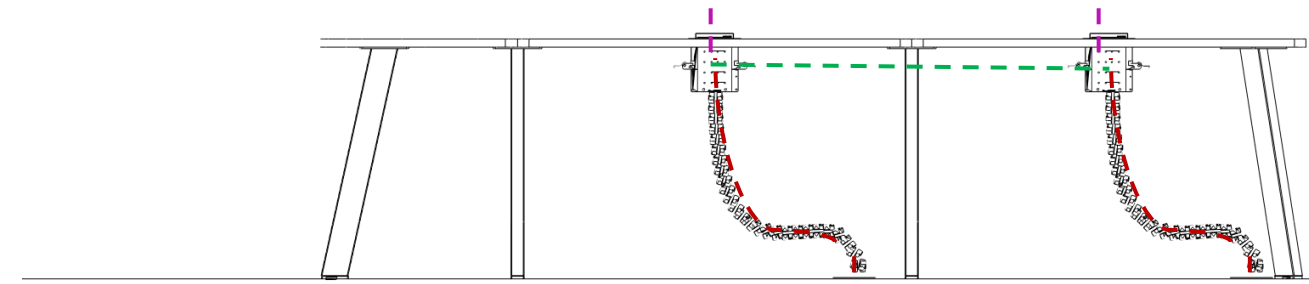

Conference Meeting Table

FUSION CONFERENCE

Top View

- - - Cable management from power outlet to cable tray
- - - Cable management from cable tray to top
- - - Cable management from cable tray to understructure motor

Isometric View

Front View

- - - Cable management from power outlet to cable tray
- - - Cable management from cable tray to top
- - - Cable management from cable tray to understructure motor

Side View

- Fusion**
- 3000W x 1200D in 3 pieces (6-8pax)
 - 730H
 - Top with 35mm corner radius
 - Top Memlamine: Snow
 - Leg: Platinum Metallic Power
 - 2x cable spines
 - 2x Extron cut-out (unit by others)