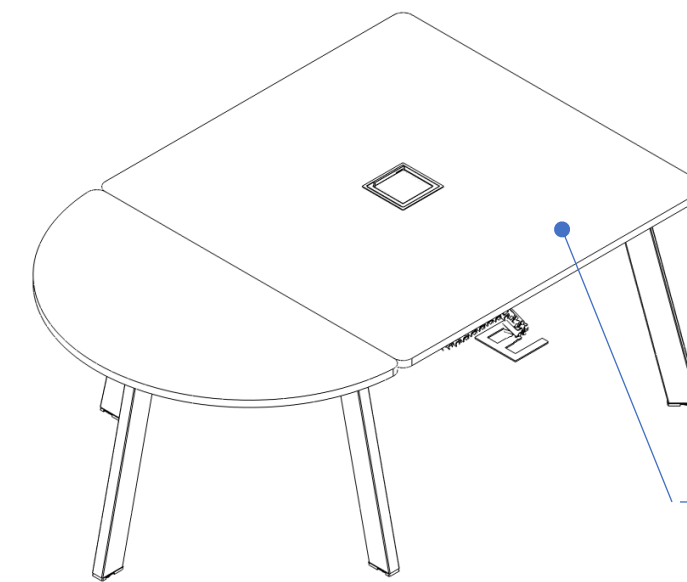

## FUSION CONFERENCE

Top View

Front View

- - - Cable management from power outlet to cable tray
- - - Cable management from cable tray to top
- - - Cable management from cable tray to understructure motor

Side View

- - - Cable management from power outlet to cable tray
- - - Cable management from cable tray to top
- - - Cable management from cable tray to understructure motor

Isometric View

- Fusion**
- 1800W x 1200D in 2 pieces (4-6pax)
  - 730H
  - Top with 35mm corner radius
  - Top Memlamine: Snow
  - Leg: Platinum Metallic
- Power**
- 1x cable spine
  - 1x Extron cut-out (unit by others)