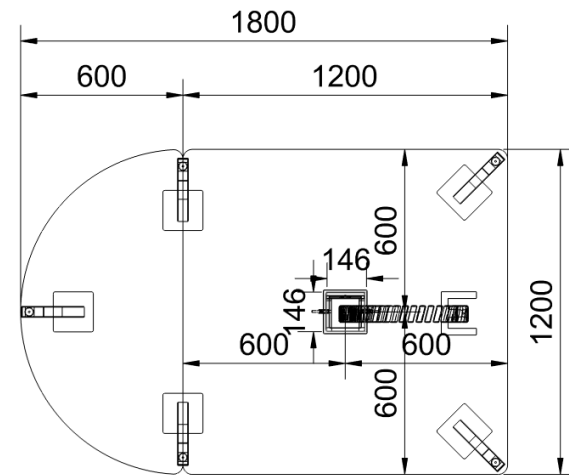

## FUSION CONFERENCE

Top View

Front View

- - - Cable management from power outlet to cable tray
- - - Cable management from cable tray to top
- - - Cable management from cable tray to understructure motor

Side View

- - - Cable management from power outlet to cable tray
- - - Cable management from cable tray to top
- - - Cable management from cable tray to understructure motor

Isometric View

- Fusion**
- 1800W x 1200D in 2 pieces (4-6pax)
  - 730H
  - Top with 35mm corner radius
  - Top Memlamine: Snow
  - Leg: Platinum Metallic
- Power**
- 1x cable spine
  - 1x Extron cut-out (unit by others)