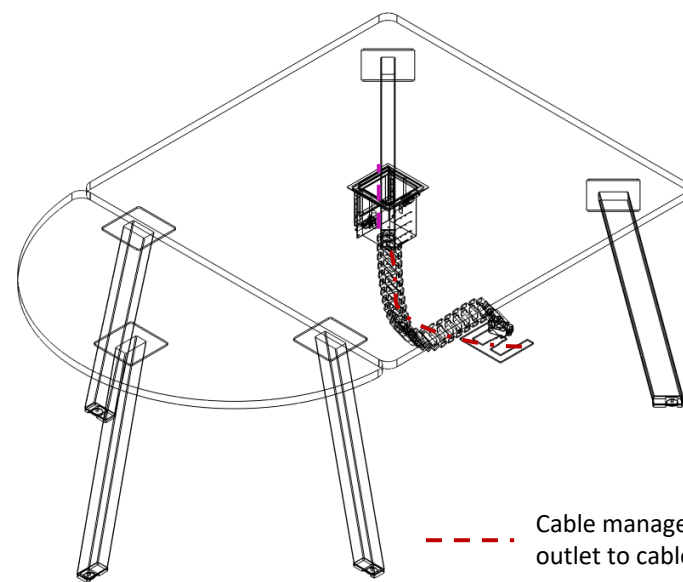

## FUSION CONFERENCE

Top View

Front View

- - - Cable management from power outlet to cable tray
- - - Cable management from cable tray to top
- - - Cable management from cable tray to understructure motor

Side View

- - - Cable management from power outlet to cable tray
- - - Cable management from cable tray to top
- - - Cable management from cable tray to understructure motor

Isometric View

- Fusion**
- 1800W x 1200D in 2 pieces (4-6pax)
  - 730H
  - Top with 35mm corner radius
  - Top Memlamine: Snow
  - Leg: Platinum Metallic
- Power**
- 1x cable spine
  - 1x Extron cut-out (unit by others)