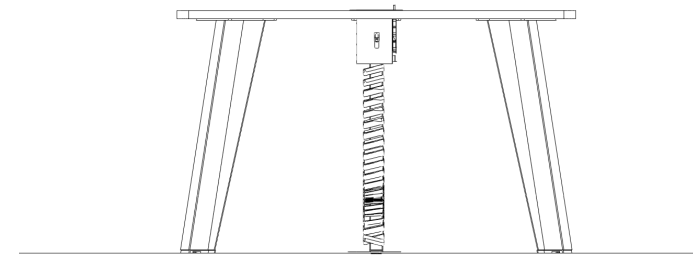

## FUSION CONFERENCE

Top View

Front View

- - - Cable management from power outlet to cable tray
- - - Cable management from cable tray to top
- - - Cable management from cable tray to understructure motor

Side View

- - - Cable management from power outlet to cable tray
- - - Cable management from cable tray to top
- - - Cable management from cable tray to understructure motor

Isometric View

- Fusion**
- 1800W x 1200D in 2 pieces (4-6pax)
  - 730H
  - Top with 35mm corner radius
  - Top Memlamine: Snow
  - Leg: Platinum Metallic
- Power**
- 1x cable spine
  - 1x Extron cut-out (unit by others)