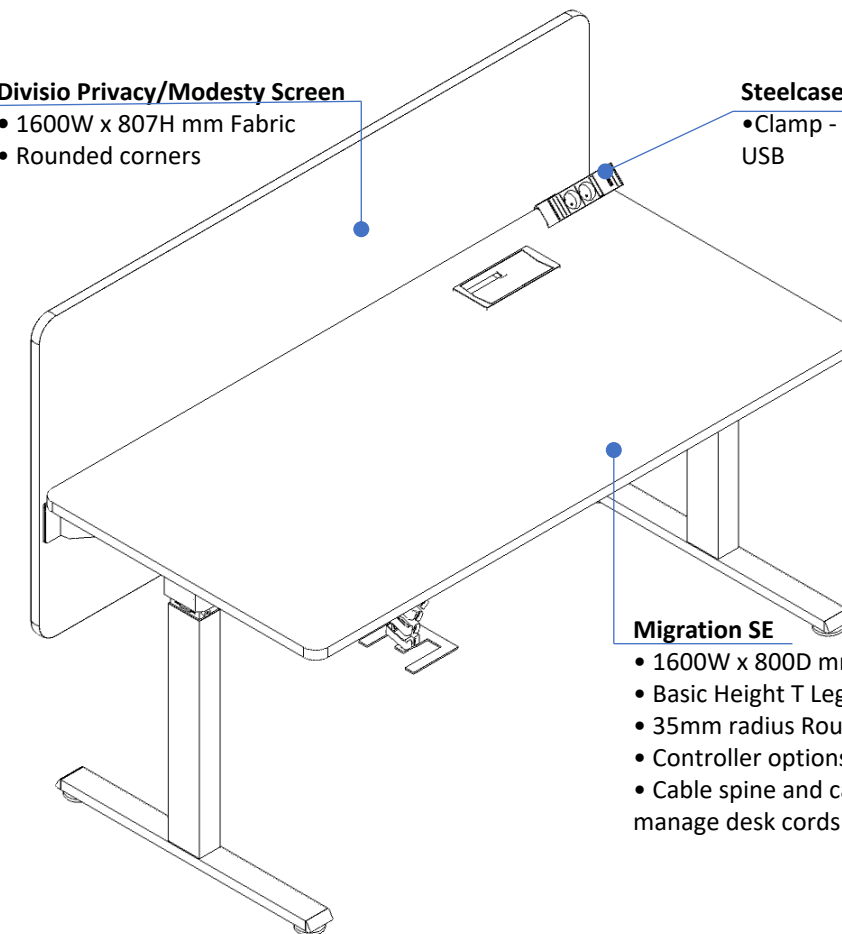

Height Adjustable Desk

MIGRATION SE DESK + DIVISIO (ONE PIECE: PRIVACY + MODESTY)

Top View

Side View

Front View

- - - Cable management from power outlet to cable tray
- · - Cable management from cable tray to top
- · - Cable management from cable tray to understructure motor

Isometric View

- - - Cable management from power outlet to cable tray
- · - Cable management from cable tray to top
- · - Cable management from cable tray to understructure motor

Steelcase power hub -
 • Clamp - Mounted - 2 Power, 2 USB

Divisio Privacy/Modesty Screen

- 1600W x 807H mm Fabric
- Rounded corners

Steelcase power hub -

- Clamp - Mounted - 2 Power, 2 USB

Migration SE

- 1600W x 800D mm
- Basic Height T Leg
- 35mm radius Rounded corners
- Controller options: Up/Down
- Cable spine and cable tray are included to manage desk cords