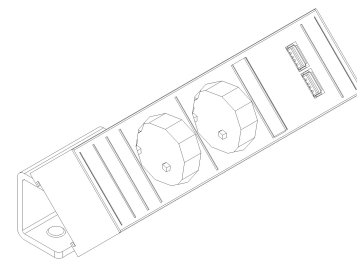

Height Adjustable Desk

MIGRATION SE DESK + DIVISIO (ONE PIECE: PRIVACY + MODESTY)

Top View

Side View

Front View

- - - Cable management from power outlet to cable tray
- · - Cable management from cable tray to top
- · - Cable management from cable tray to understructure motor

Isometric View

- - - Cable management from power outlet to cable tray
- · - Cable management from cable tray to top
- · - Cable management from cable tray to understructure motor

Steelcase power hub -
 • Clamp - Mounted - 2 Power, 2 USB

Divisio Privacy/Modesty Screen

- 1600W x 807H mm Fabric
- Rounded corners

Steelcase power hub -

- Clamp - Mounted - 2 Power, 2 USB

Migration SE

- 1600W x 800D mm
- Basic Height T Leg
- 35mm radius Rounded corners
- Controller options: Up/Down
- Cable spine and cable tray are included to manage desk cords