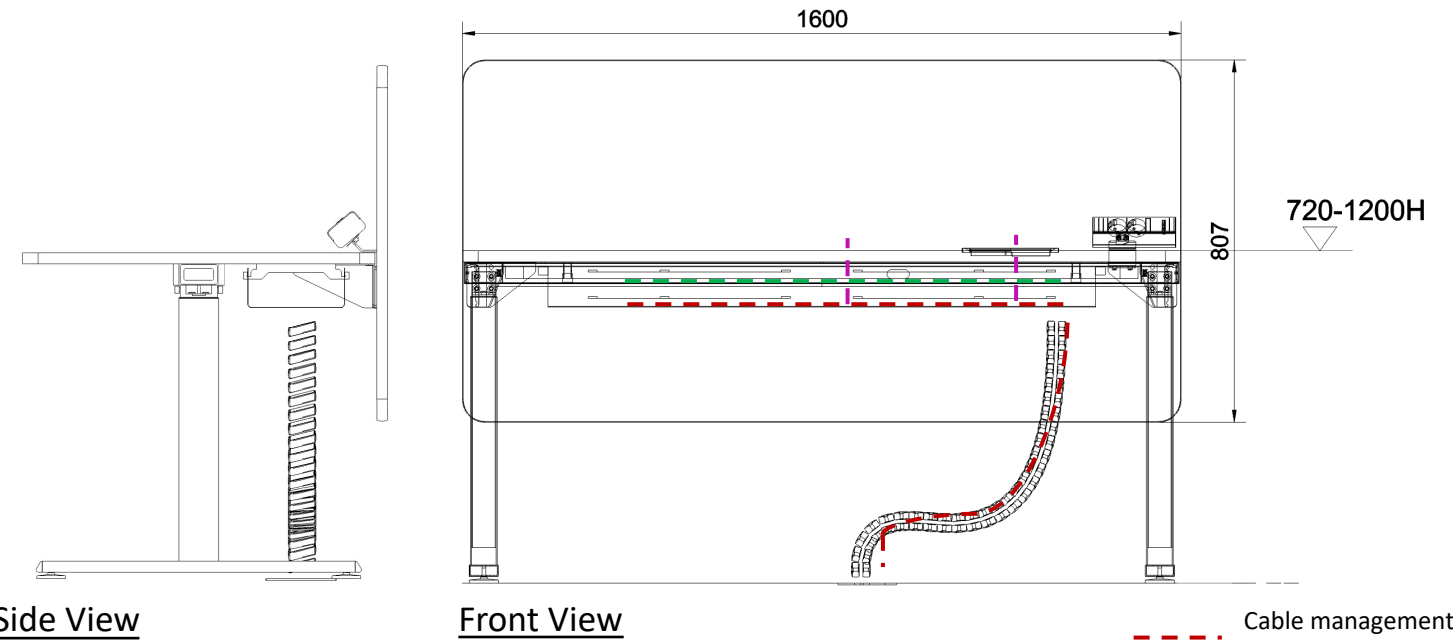

Height Adjustable Desk

MIGRATION SE DESK + DIVISIO (ONE PIECE: PRIVACY + MODESTY)

Top View

Side View

Front View

- - - Cable management from power outlet to cable tray
- · - Cable management from cable tray to top
- · - Cable management from cable tray to understructure motor

Isometric View

- - - Cable management from power outlet to cable tray
- · - Cable management from cable tray to top
- · - Cable management from cable tray to understructure motor

Steelcase power hub -
 • Clamp - Mounted - 2 Power, 2 USB

Divisio Privacy/Modesty Screen

- 1600W x 807H mm Fabric
- Rounded corners

Steelcase power hub -

- Clamp - Mounted - 2 Power, 2 USB

Migration SE

- 1600W x 800D mm
- Basic Height T Leg
- 35mm radius Rounded corners
- Controller options: Up/Down
- Cable spine and cable tray are included to manage desk cords