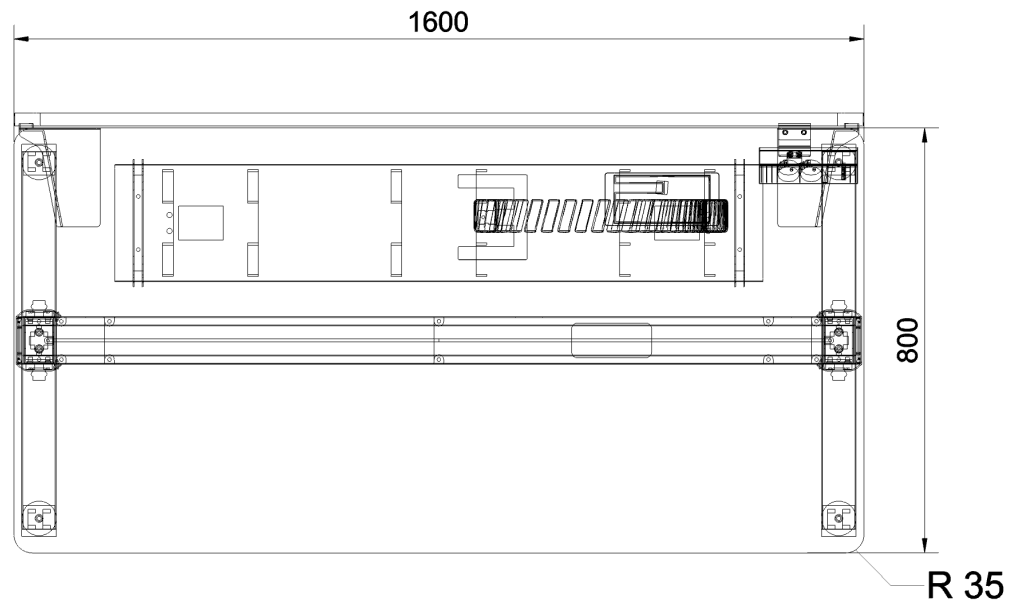

Height Adjustable Desk

MIGRATION SE DESK + DIVISIO (ONE PIECE: PRIVACY + MODESTY)

Top View

Side View

Front View

- - - Cable management from power outlet to cable tray
- · - Cable management from cable tray to top
- · - Cable management from cable tray to understructure motor

Isometric View

- - - Cable management from power outlet to cable tray
- · - Cable management from cable tray to top
- · - Cable management from cable tray to understructure motor

Steelcase power hub -
 • Clamp - Mounted - 2 Power, 2 USB

Divisio Privacy/Modesty Screen

- 1600W x 807H mm Fabric
- Rounded corners

Steelcase power hub -

- Clamp - Mounted - 2 Power, 2 USB

Migration SE

- 1600W x 800D mm
- Basic Height T Leg
- 35mm radius Rounded corners
- Controller options: Up/Down
- Cable spine and cable tray are included to manage desk cords