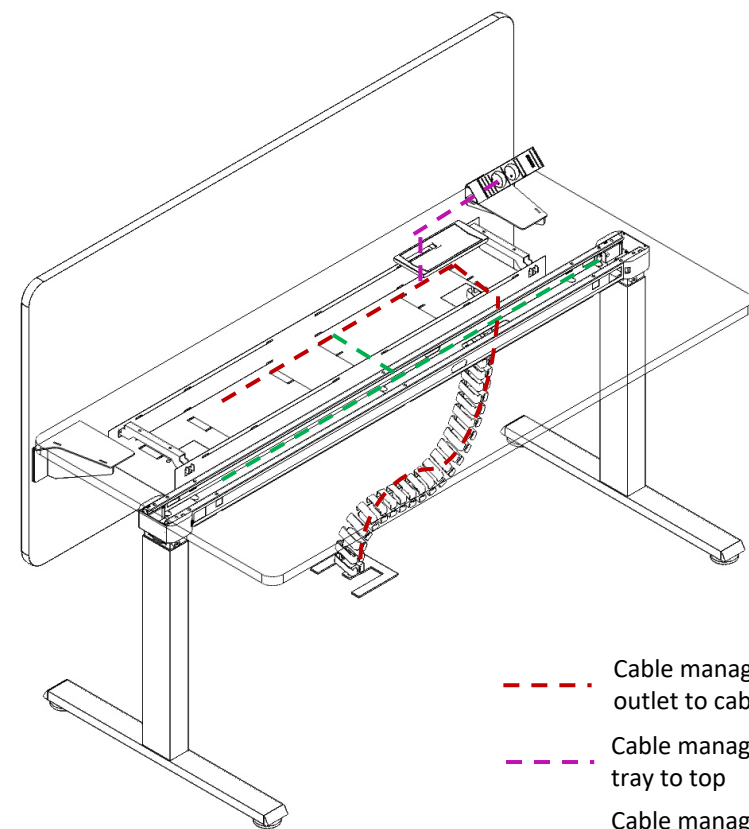

Height Adjustable Desk

MIGRATION SE DESK + DIVISIO (ONE PIECE: PRIVACY + MODESTY)

Top View

Side View

Front View

- - - Cable management from power outlet to cable tray
- · - Cable management from cable tray to top
- · - Cable management from cable tray to understructure motor

Isometric View

- - - Cable management from power outlet to cable tray
- · - Cable management from cable tray to top
- · - Cable management from cable tray to understructure motor

Steelcase power hub -
 • Clamp - Mounted - 2 Power, 2 USB

Divisio Privacy/Modesty Screen

- 1600W x 807H mm Fabric
- Rounded corners

Steelcase power hub -

- Clamp - Mounted - 2 Power, 2 USB

Migration SE

- 1600W x 800D mm
- Basic Height T Leg
- 35mm radius Rounded corners
- Controller options: Up/Down
- Cable spine and cable tray are included to manage desk cords