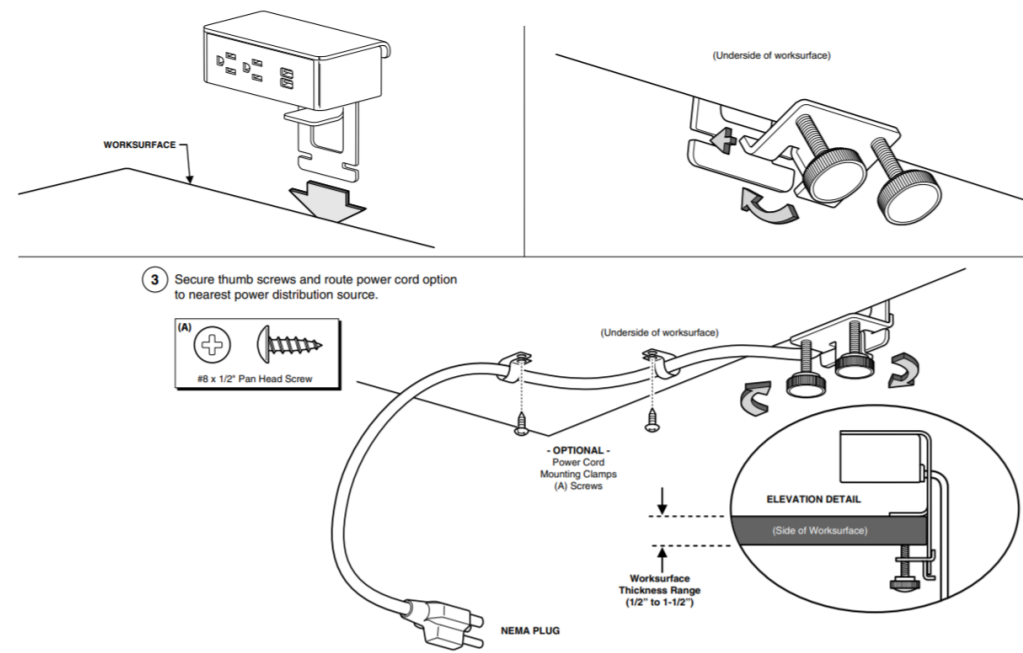

Height Adjustable Desk

MIGRATION SE

OPTIONAL – Not included

OPTIONAL VERTICAL CABLE MANAGEMENT CABLE RISER – FENCE CONNECTION
- Order separately -

Fence connection

OPTIONAL VERTICAL CABLE MANAGEMENT VERTICAL CABLE CARRIER
- Order separately -

VERTICAL CABLE MANAGEMENT - Included

Leg connection

VERTICAL CABLE CARRIER – LEG CONNECTION