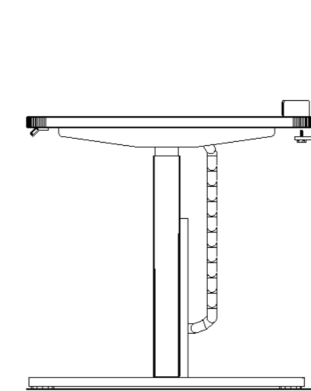

Height Adjustable Desk

MIGRATION SE

OPTIONAL – Not included

OPTIONAL VERTICAL CABLE MANAGEMENT CABLE RISER – FENCE CONNECTION
- Order separately -

Fence connection

OPTIONAL VERTICAL CABLE MANAGEMENT VERTICAL CABLE CARRIER
- Order separately -

VERTICAL CABLE MANAGEMENT - Included

Leg connection

VERTICAL CABLE CARRIER – LEG CONNECTION